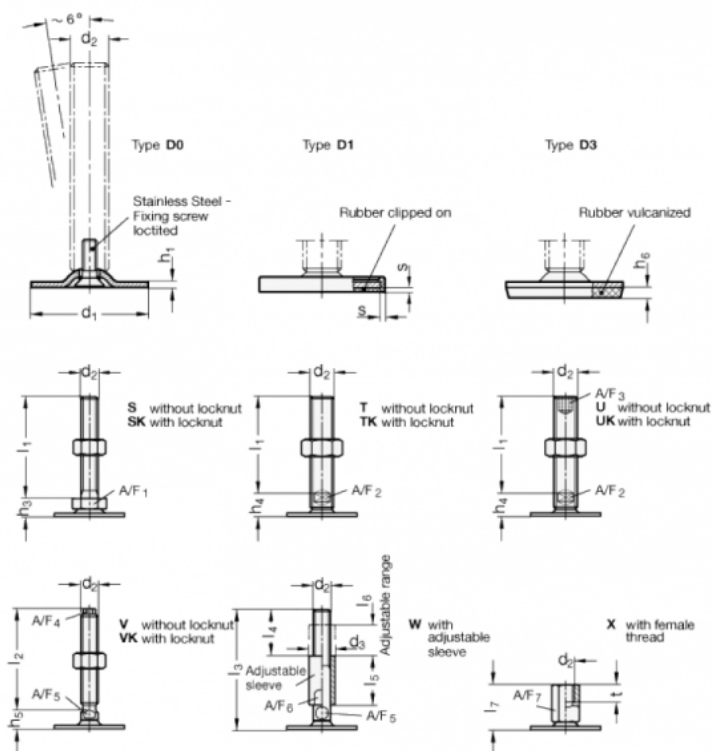

Data Sheet

Article number: 204160M16100D1UK

Description: E+G levelling foot
GN 41-60-M16-100-D1-UK

Note: UK With nut, Hexagon socket at the top, Wrench flat at the bottom

Measures

A/F2 = 12	s = 2
A/F3 = 8	
d1 = 60	
d2 = M16	
h1 = 2.5	
h4 = 17	
h6 =	
l1 = 100	